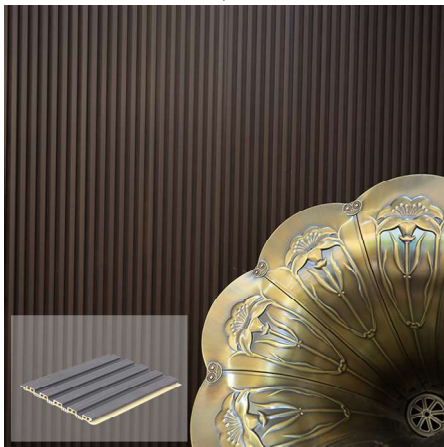

Colors: More than 200

Big Wave Wall Panel

Size: 178*20*3000
mm(width*thickness*length
)

Material: Fiber Power

Colors: More than 200

Small Wave Wall Panel

Size: 150*15*3000
mm(width*thickness*length
)

Material: Fiber Power

Colors: More than 200

PART
FOUR

4

Application
Scenario

LOG
O

Bamboo Charcoal Solid Wall Panel / Ceiling

LOG
O

Bamboo Fiber Hollow Wall
Panel / Ceiling

LOGO

Great Wall Panel / Ceiling

1

2

3

Ripple / Wave
Wall Panel /
Ceiling

Ripple

Big Wave