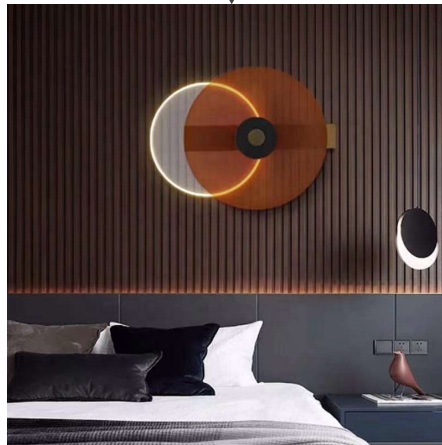

2021

New Products

Introduction and Application of Bamboo Fiber Wall Panel / Ceiling

竹木纤维墙板 / 天花的介绍以及运用

| CONTENTS

ONE Product Material

TWO User Requirements

THREE Products Show

Colors: More than 200

Big Wave Wall Panel

Size: 178*20*3000
mm(width*thickness*length
)

Material: Fiber Power

Colors: More than 200

Small Wave Wall Panel

Size: 150*15*3000
mm(width*thickness*length
)

Material: Fiber Power

Colors: More than 200

PART
FOUR

4

Application
Scenario

LOG
O

Bamboo Charcoal Solid Wall Panel / Ceiling

LOG
O

Bamboo Fiber Hollow Wall
Panel / Ceiling

LOGO

Great Wall Panel / Ceiling

1

2

3

Ripple / Wave
Wall Panel /
Ceiling

Ripple

Big Wave