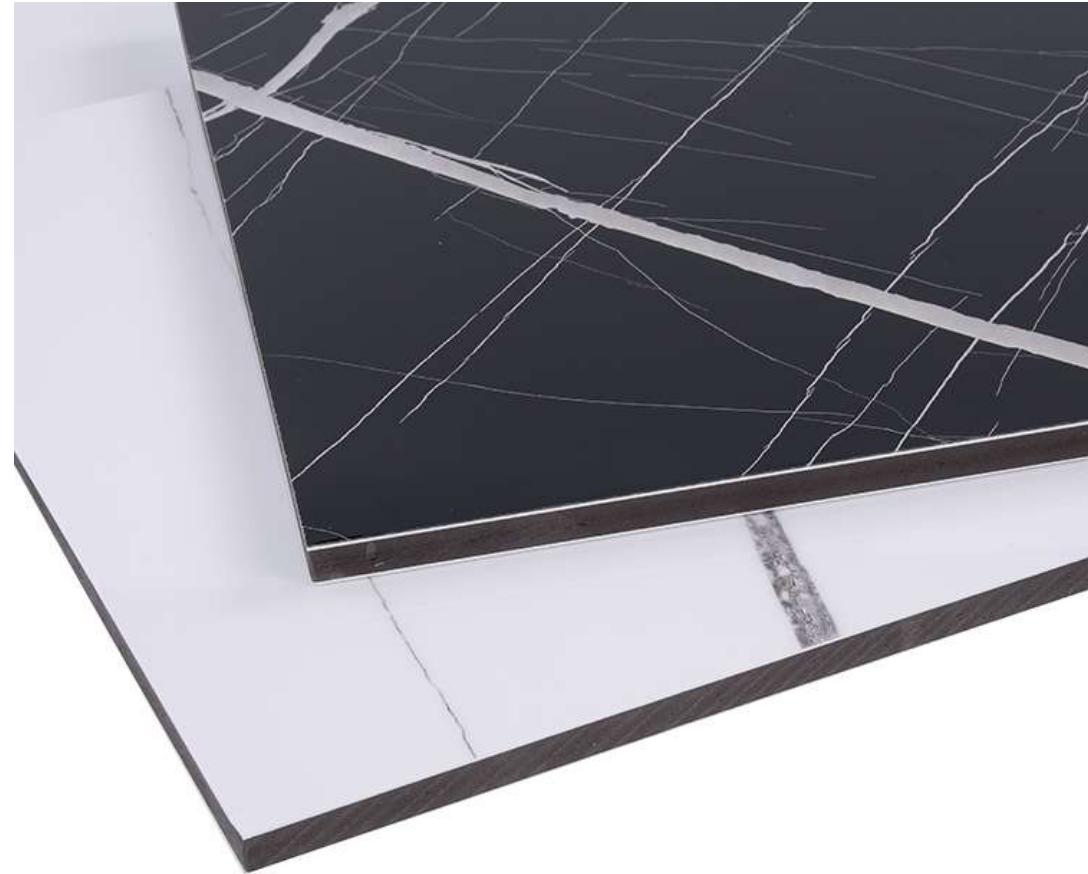

2021

New Products

Introduction and Application of Bamboo Fiber Wall Panel / Ceiling

竹木纤维墙板 / 天花的介绍以及运用

| CONTENTS

ONE Product Material

TWO User Requirements

THREE Products Show

LOGO

Various Wall Panels / Ceilings
with Different Surface Effects

**Bamboo
Charcoal Solid
Wall Panel**

**Bamboo Fiber
Hollow Wall
Panel**

Great Wall Panel

**Ripple / Wave
Wall Panel**

PART
TWO

User
Requirements

WIN-WIN

Stable delivery time to achieve a win-win situation

PART
THREE

Products Show

Bamboo Charcoal Solid
Wall Panel / Ceiling

More than **200** colors available

Has **4** installation methods

E0 level environmental protection,
B1 level fire **proof**, water **proof**
and moisture-**proof**, thermal
insulation, insect-**proof**

LOGO

Bamboo Fiber Hollow
Wall Panel / Ceiling

3

Size

Size: 300/400/600*9*3000
mm(width*thickness*length)

Material: Fiber Power

Colors: More than 200 colors

Great Wall Panel / Ceiling