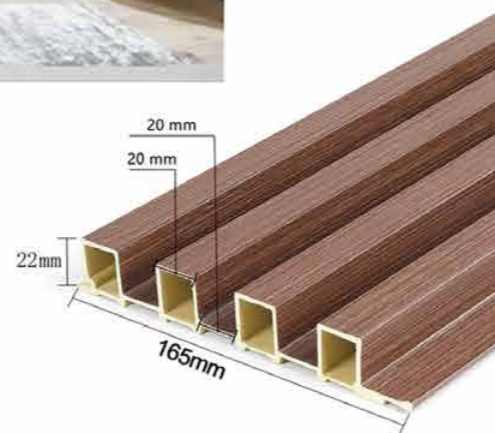

■ WALL PANEL - GREAT WALL PANEL (长城板)

■ WPC TIMBER TUBE (塑木格栅)

■ TIMBER CEILING (天花吊顶)

■ MOLDING LINE (线条)

■ BAMBOO FIBER HOLLOW PANEL (竹木纤维集成墙板)

With lifelike texture structure and features, beautify and enhance the level and style of the decoration space, and reduce the budget of customers on the premise of meeting their needs.