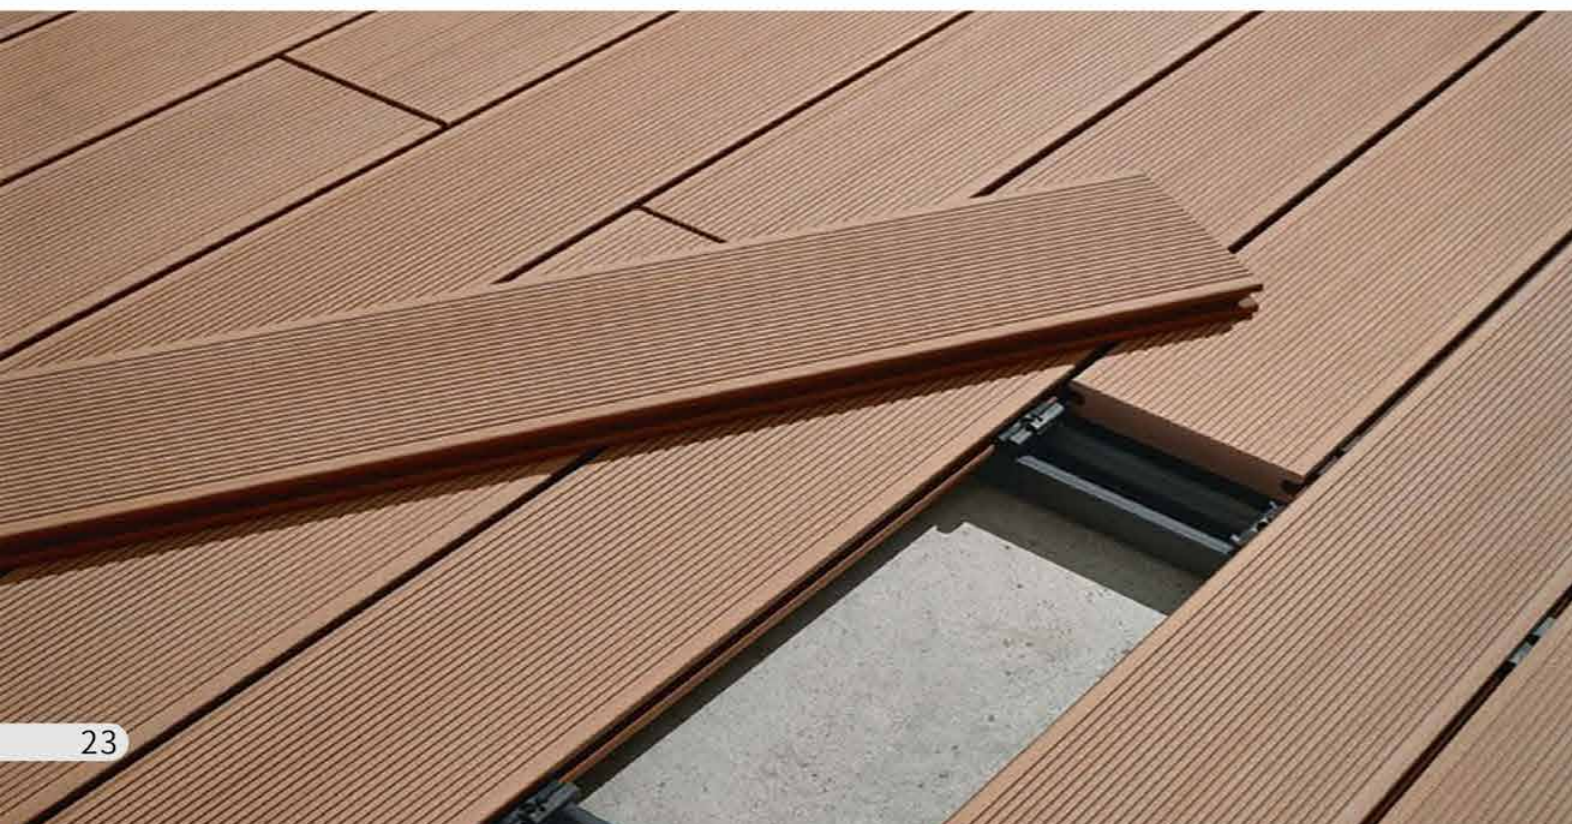

Natural selection, health and environmental protection

自然选材，健康环保

Waterproof and moistureproof, good weather resistance

防水防潮，耐候性好

Insect and mosquito proof, high fire resistance

防虫防蚊，高防火性

Simple installation, long service life

安装简单，使用寿命长

Free of maintenance, easy to clean

无需要养护，便于清洁

High density, and strenght, non-deformation

高密度，抗压强

Stainless steel buckle
3mm or 5mm
不锈钢卡扣3mm或者5mm

Plastic wooden keel screws or
galvanized pipe screws
塑木龙骨螺丝或者镀锌管用螺丝

Plastic
wooden keel
塑木龙骨

WPC
decking
塑木地板