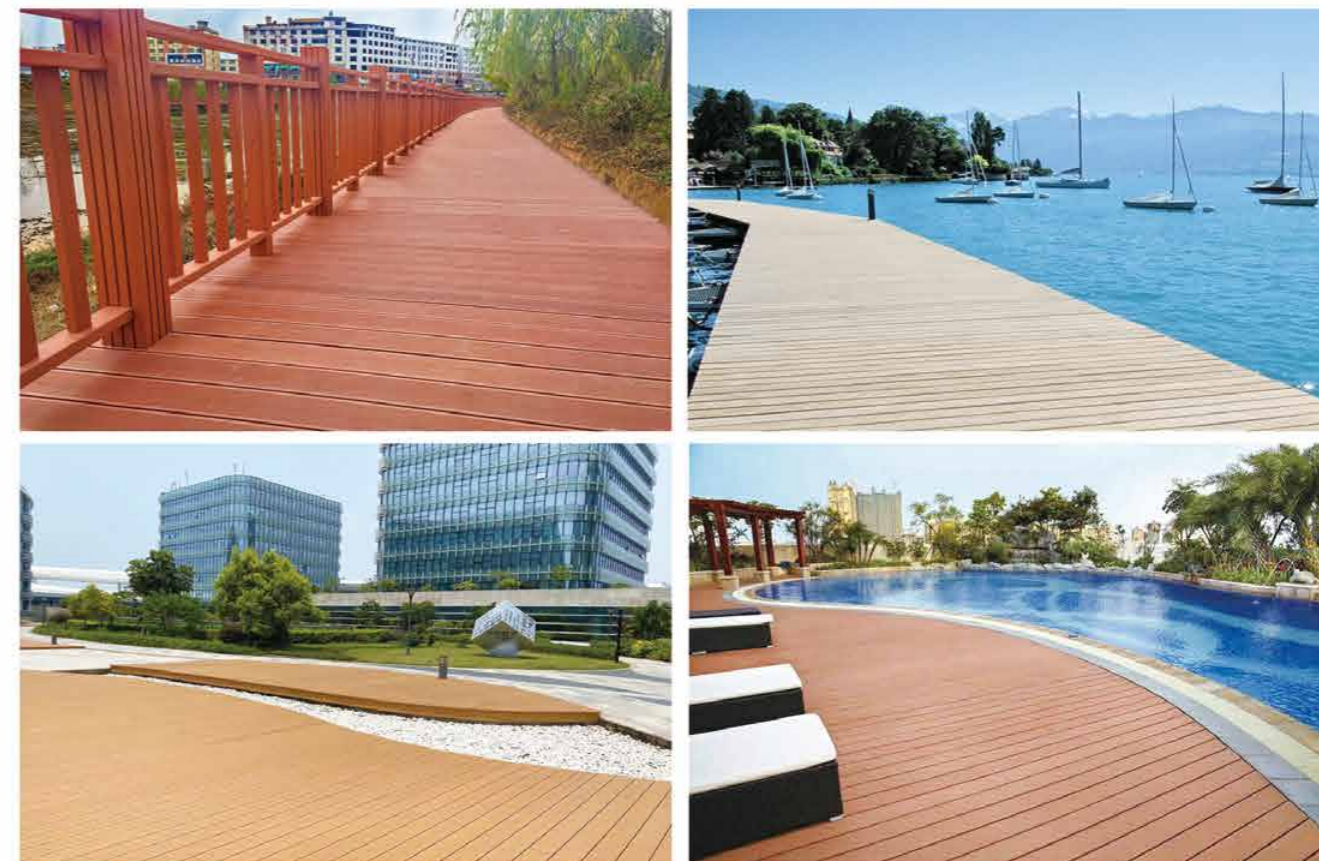

OUTDOOR DECKING SERIES

户外地板系列

The classic embossed plastic wood floor has a wood-grain appearance that is close to natural, reflecting inspiration and lifelike uniqueness.

This series has the most popular European plastic wood flooring style, which is also attributed to its extraordinary quality and performance.

经典的压纹塑木地板，具有接近纯天然的木纹外观，体现灵感与逼真的独特。

结合颜色和纹理的理想搭配，让你的项目效果更具典雅之风。

WPC DECKING - CLASSIC SERIES (WPC经典地板)

DECKING WPC塑木地板

Guangzhou Singpok Construction Material Co., Ltd is specially designed to create an elegant and comfortable leisure outdoor space

广州升博建材有限公司专门为打造优雅、舒适的休闲户外空间而生。

Various colors are available
多种颜色可选

Free of paint and maintenance
无需保养护理，节约大量维修成本。