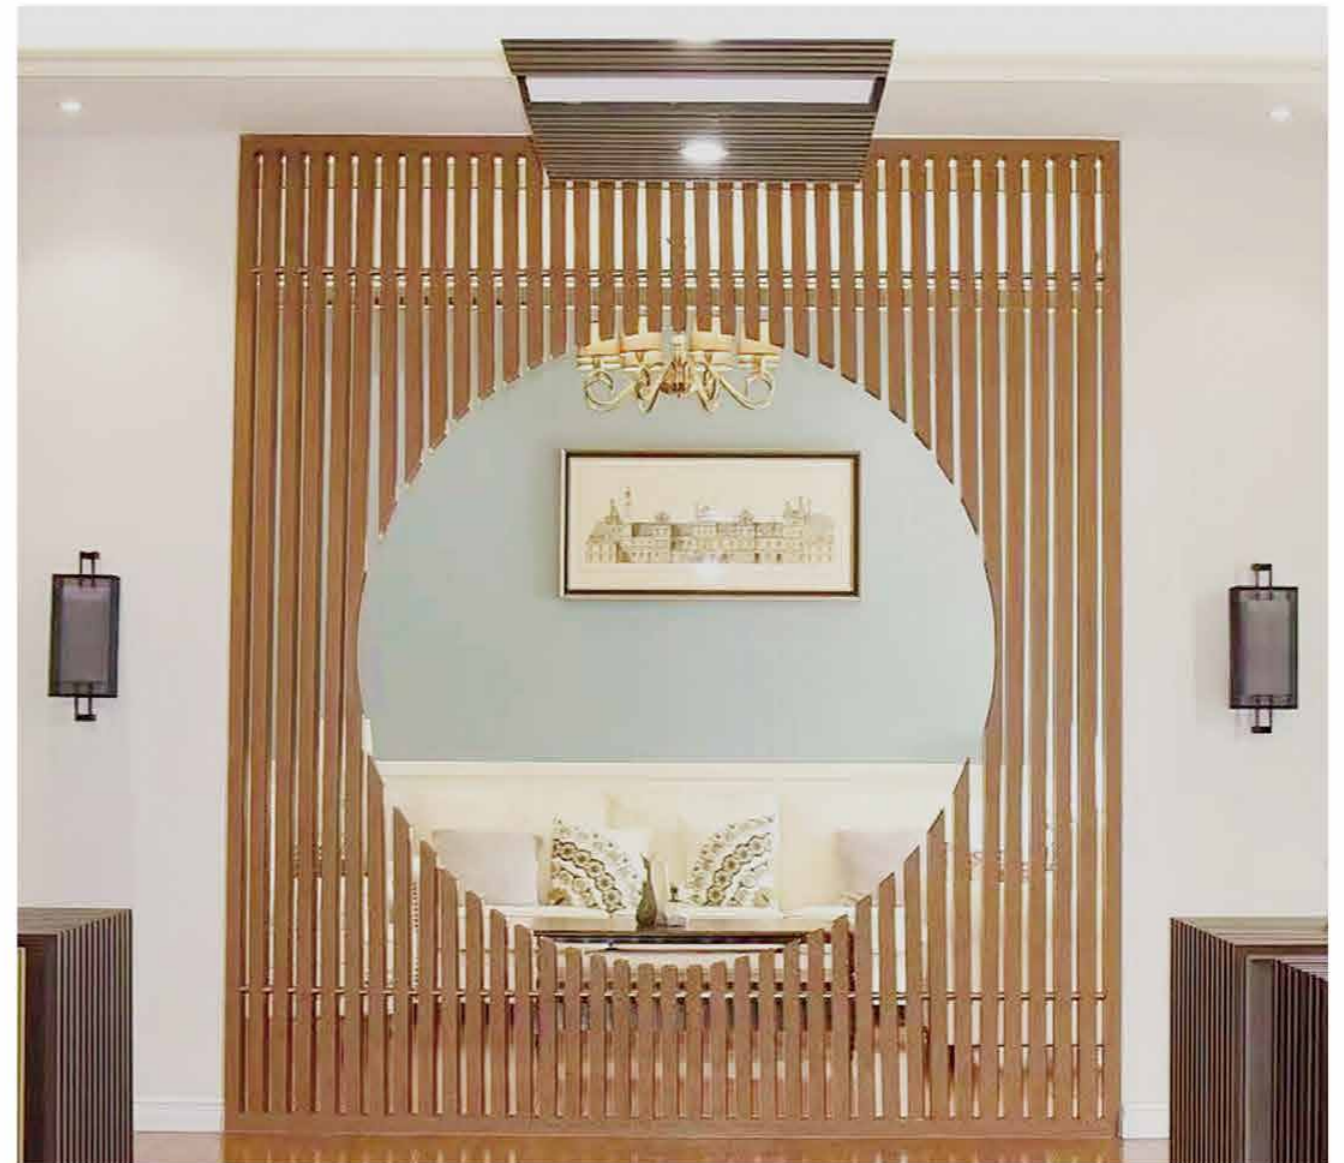

■ WPC TIMBER TUBE (塑木格栅)