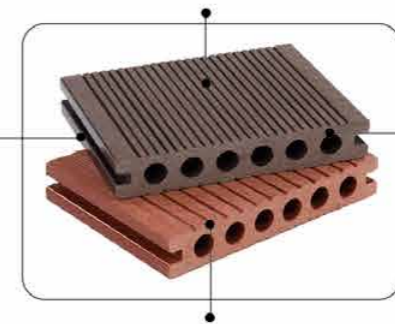

100% environmental-friendly decorative material
100%绿色原材料，呵护您和家人的健康；

Natural wood grain offers a range of colors and wood textures
木质纹理，多种颜色和表面纹理的选择